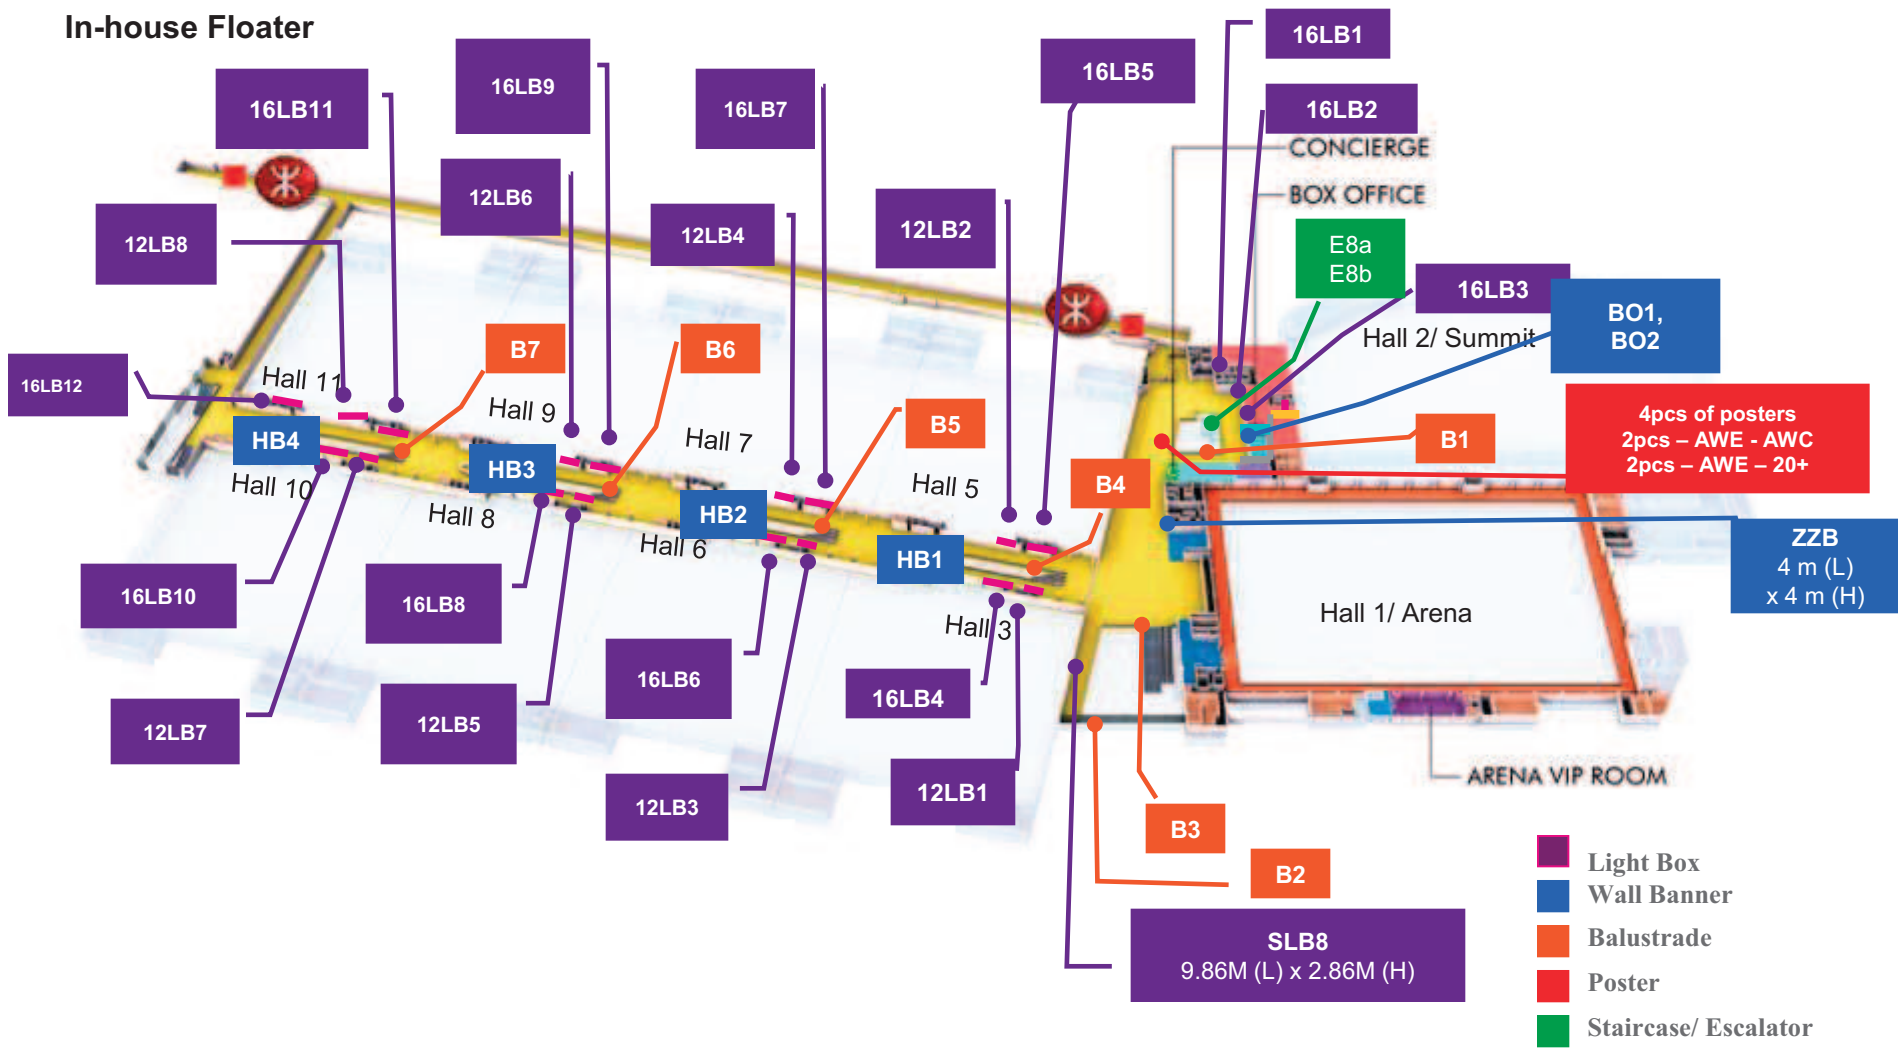

In-house Floater

- EXHIBITION HALL AREA
- MULTI-PURPOSE FUNCTION ROOM / MEETING ROOM
- CATERING FACILITY
- CONCOURSE / PUBLIC CIRCULATION
- WASHROOM

- CONCIERGE / LUGGAGE
- BUSINESS CENTRE
- RETAIL OUTLET
- ATM
- AWE OFFICE

*16LB1 - 16LB12 - 2.99 m (L) x 1.5 m (H)
 12LB1 - 16LB8 - 4 m (L) x 1.5 m (H)

Information is subject to change without prior notice